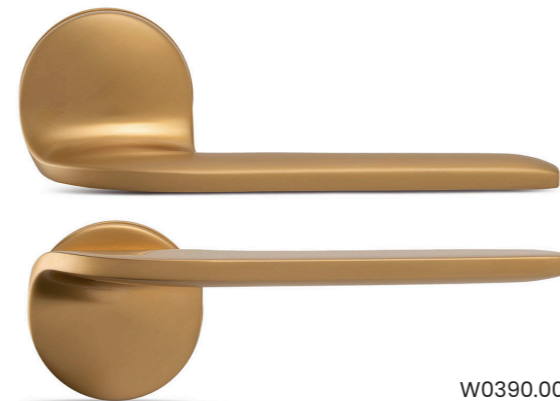

M&T
manufacture 1997

THE UNIQUE ASYMMETRIC UP & DOWN FITTING ALLOWS, BY SIMPLY CHANGING THE POSITION ON THE DOOR, TO COMPLETELY TRANSFORM THE ORIGINAL LOOK OF THE HANDLE AND ITS OPERATION.

"THE UNIQUENESS OF UP & DOWN FITTINGS IS THE CHOICE. IT CAN BE UP AND DOWN AT THE SAME TIME. IT'S UP TO EACH INDIVIDUAL TO DECIDE WHICH OPTION THEY PREFER AND HOW THEY WANT TO MOUNT THE HANDLE ON THE DOOR LEAF,"

SAYS THE DESIGN DUO HERRMANN & COUFAL.

UP & DOWN

design: Herrmann & Coufal

Nr.	Omschrijving	Finish	Verkoop- eenheid
W0390.0030.46	Kruggarn. UP MMTI	Messing mat PVD	SET
W0390.0032.46	Kruggarn. DOWN MMTI	Messing mat PVD	SET
W0390.2432.61	VB Garnituur UP&DOWN MMTI	Messing mat PVD	SET
W0390.2433.55	Sleutelrozet MMTI	Messing mat PVD	Paar
W0390.2434.57	Cilinderrozet MMTI	Messing mat PVD	Paar
W1390.0030.46	Kruggarn. UP MMNO	Messing Mat Nikkel ongelakt	SET
W1390.0032.46	Kruggarn. DOWN MMNO	Messing Mat Nikkel ongelakt	SET
W1390.2432.61	VB Garnituur UP&DOWN MMNO	Messing Mat Nikkel ongelakt	SET
W1390.2433.55	Sleutelrozet MMNO	Messing Mat Nikkel ongelakt	Paar
W1390.2434.57	Cilinderrozet MMNO	Messing Mat Nikkel ongelakt	Paar
W2390.0030.46	Kruggarn. UP MMC	Messing Mat chroom	SET
W2390.0032.46	Kruggarn. DOWN MMC	Messing Mat chroom	SET
W2390.2432.61	VB Garnituur UP&DOWN MMC	Messing Mat chroom	SET
W2390.2433.55	Sleutelrozet MMC	Messing Mat chroom	Paar
W2390.2434.57	Cilinderrozet MMC	Messing Mat chroom	Paar
W3190.0030.46	Kruggarn. UP MMZTI	Messing Mat Zwart PVD	SET
W3190.0032.46	Kruggarn. DOWN MMZTI	Messing Mat Zwart PVD	SET
W3190.2432.61	VB Garnituur UP&DOWN MMZTI	Messing Mat Zwart PVD	SET
W3190.2433.55	Sleutelrozet MMZTI	Messing Mat Zwart PVD	Paar
W3190.2434.57	Cilinderrozet MMZTI	Messing Mat Zwart PVD	Paar